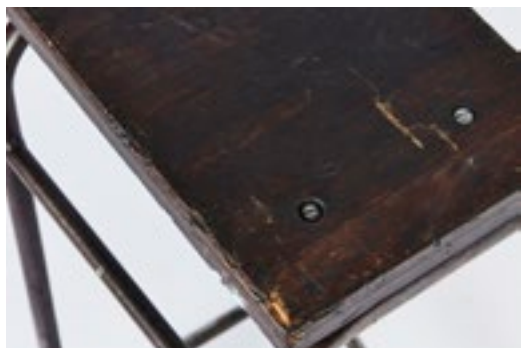

ROUND TOPPED STOOL_01

£35 per day

Aged wooden topped bar stool

02_SCHOOL STOOL
£35 per day

Plastic and steel rigid stool

VINTAGE STOOL_03

£50 per day

Antique Wooden + Metal Frame Stool

04_DRAUGHTING STOOL

£55 per day

Black Leather draughting stool with wheels

TOLIX STOOL_05

£35 per day

Industrial Sheet Metal Stool

06_DARK WOOD CHAIR
£50 per day

Antique Wooden Stool - Unstraight Legs